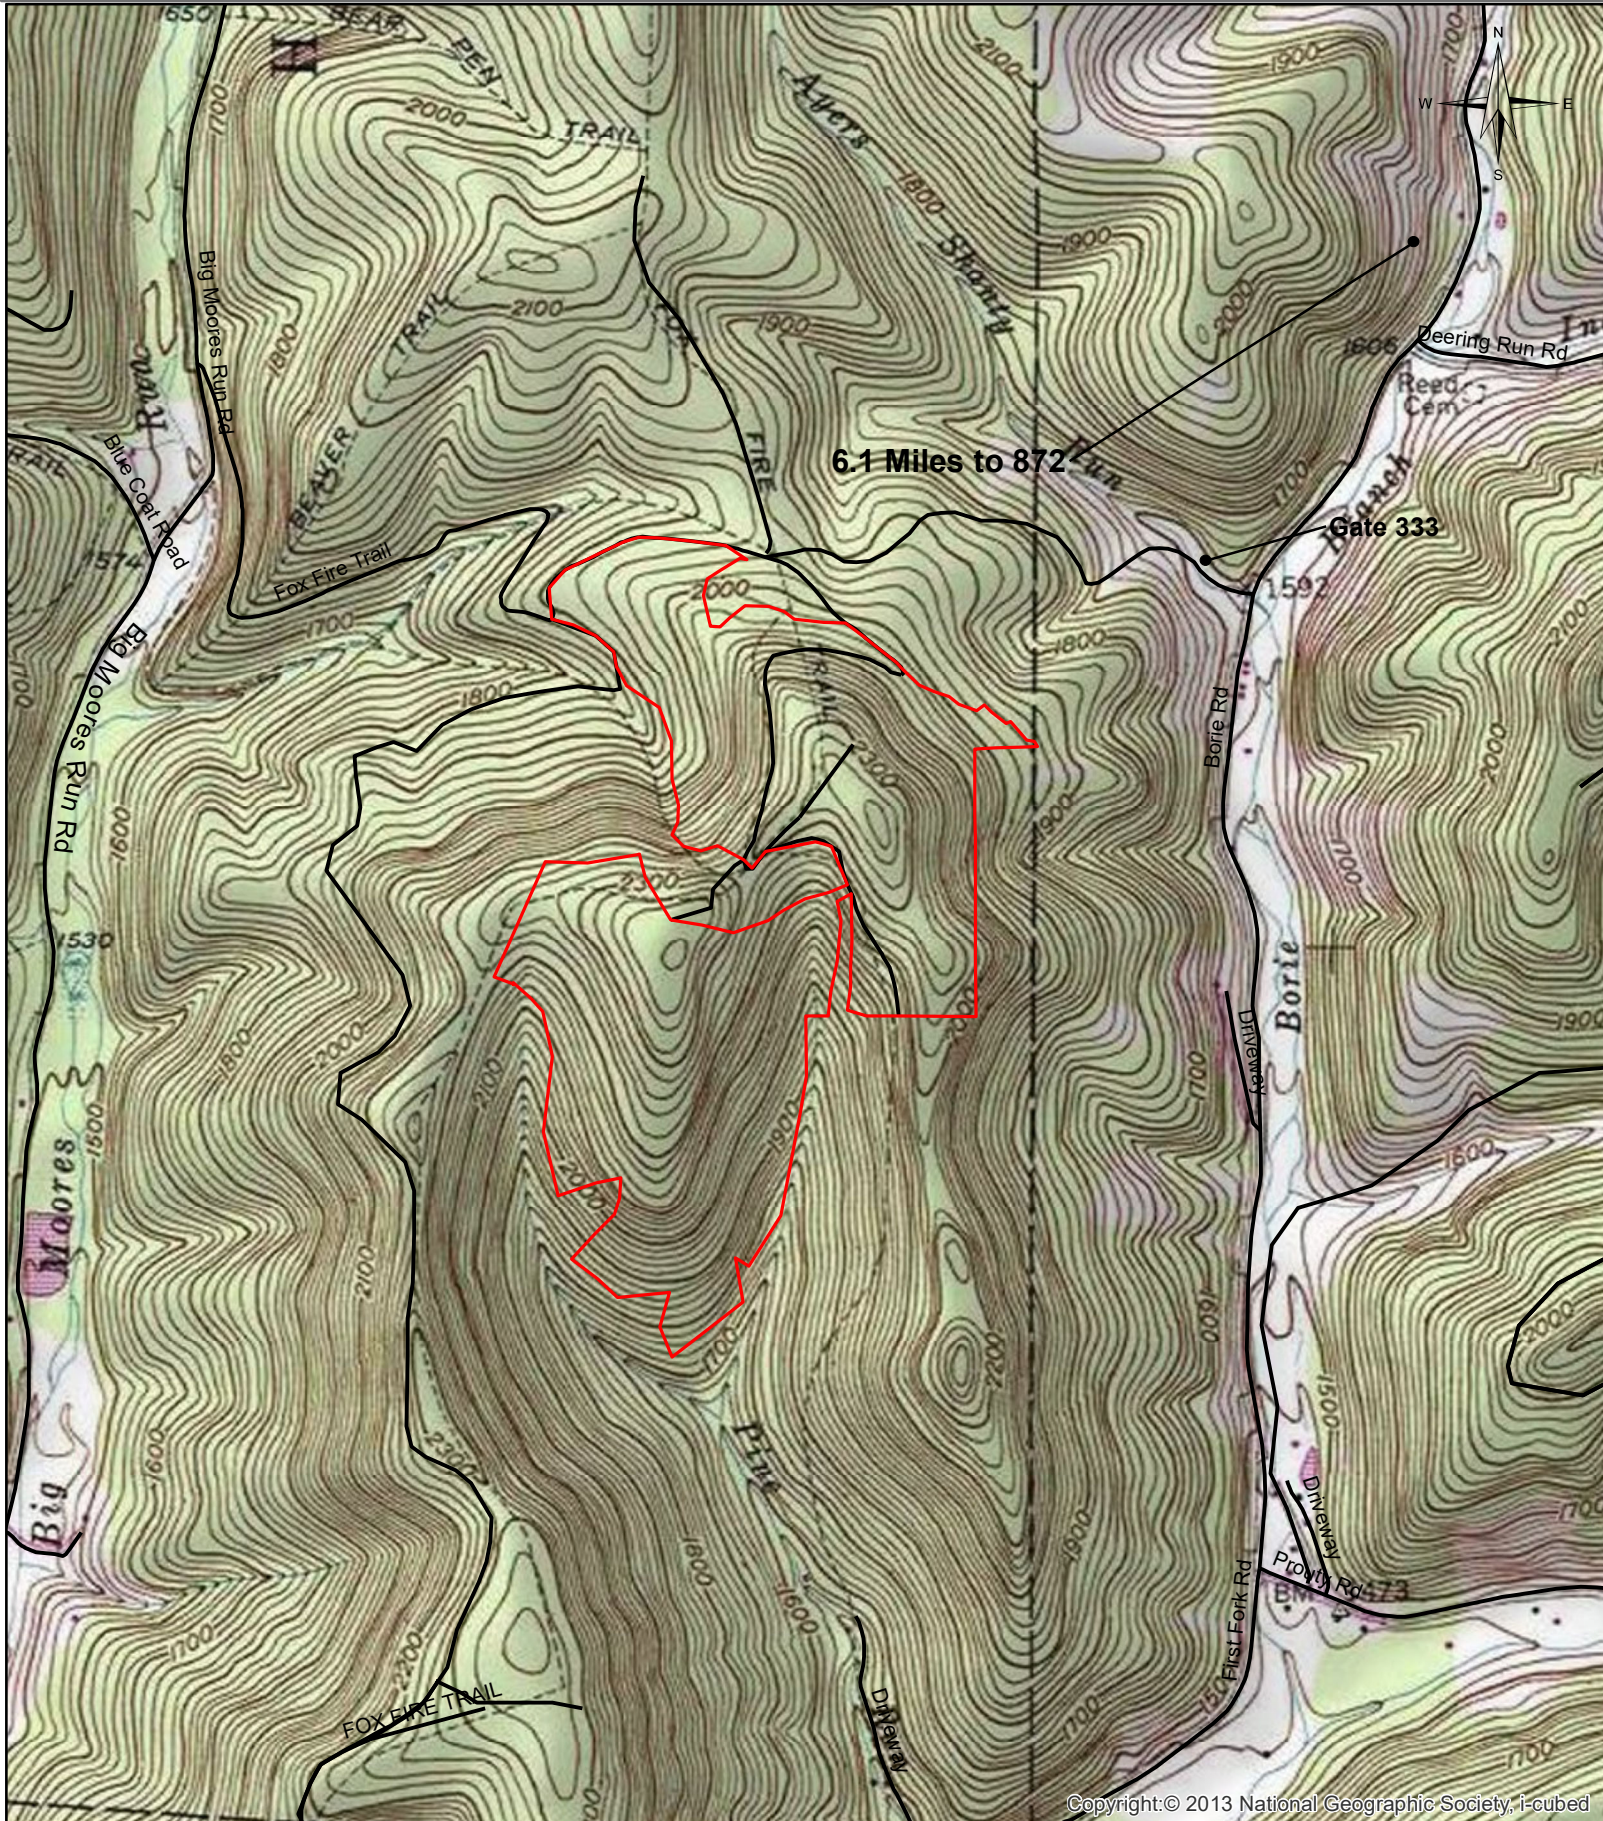

152029
Broadcast Herbicide-Steep
62 Acres
Summit Township, Potter County
Susquehannock State Forest

Map Date: August 25, 2020

Map Author: Marc Popchak

152039
Eric Monger
Potter County
Abbott Township
Cherry Springs/ Short Run Quad
72 acres
Oust Only Spring
1"=.25 mile

Jesse Monroe
October 13, 2020
Map Section: 12
Compartment: 133
Scale: 1 inch equals 0.25 miles

Broadcast Herbicide Treatment
Project Number 15-2052

109 ACRES

SUSQUEHANNOCK STATE FOREST

Sylvania Township, Potter County

Jesse Monroe
October 13, 2020
Map Section: 6
Compartment: 47
Scale: 1 inch equals 0.25 miles

Broadcast Herbicide Treatment
Project Number 15-2051

101 ACRES

SUSQUEHANNOCK STATE FOREST

Homer Township, Potter County