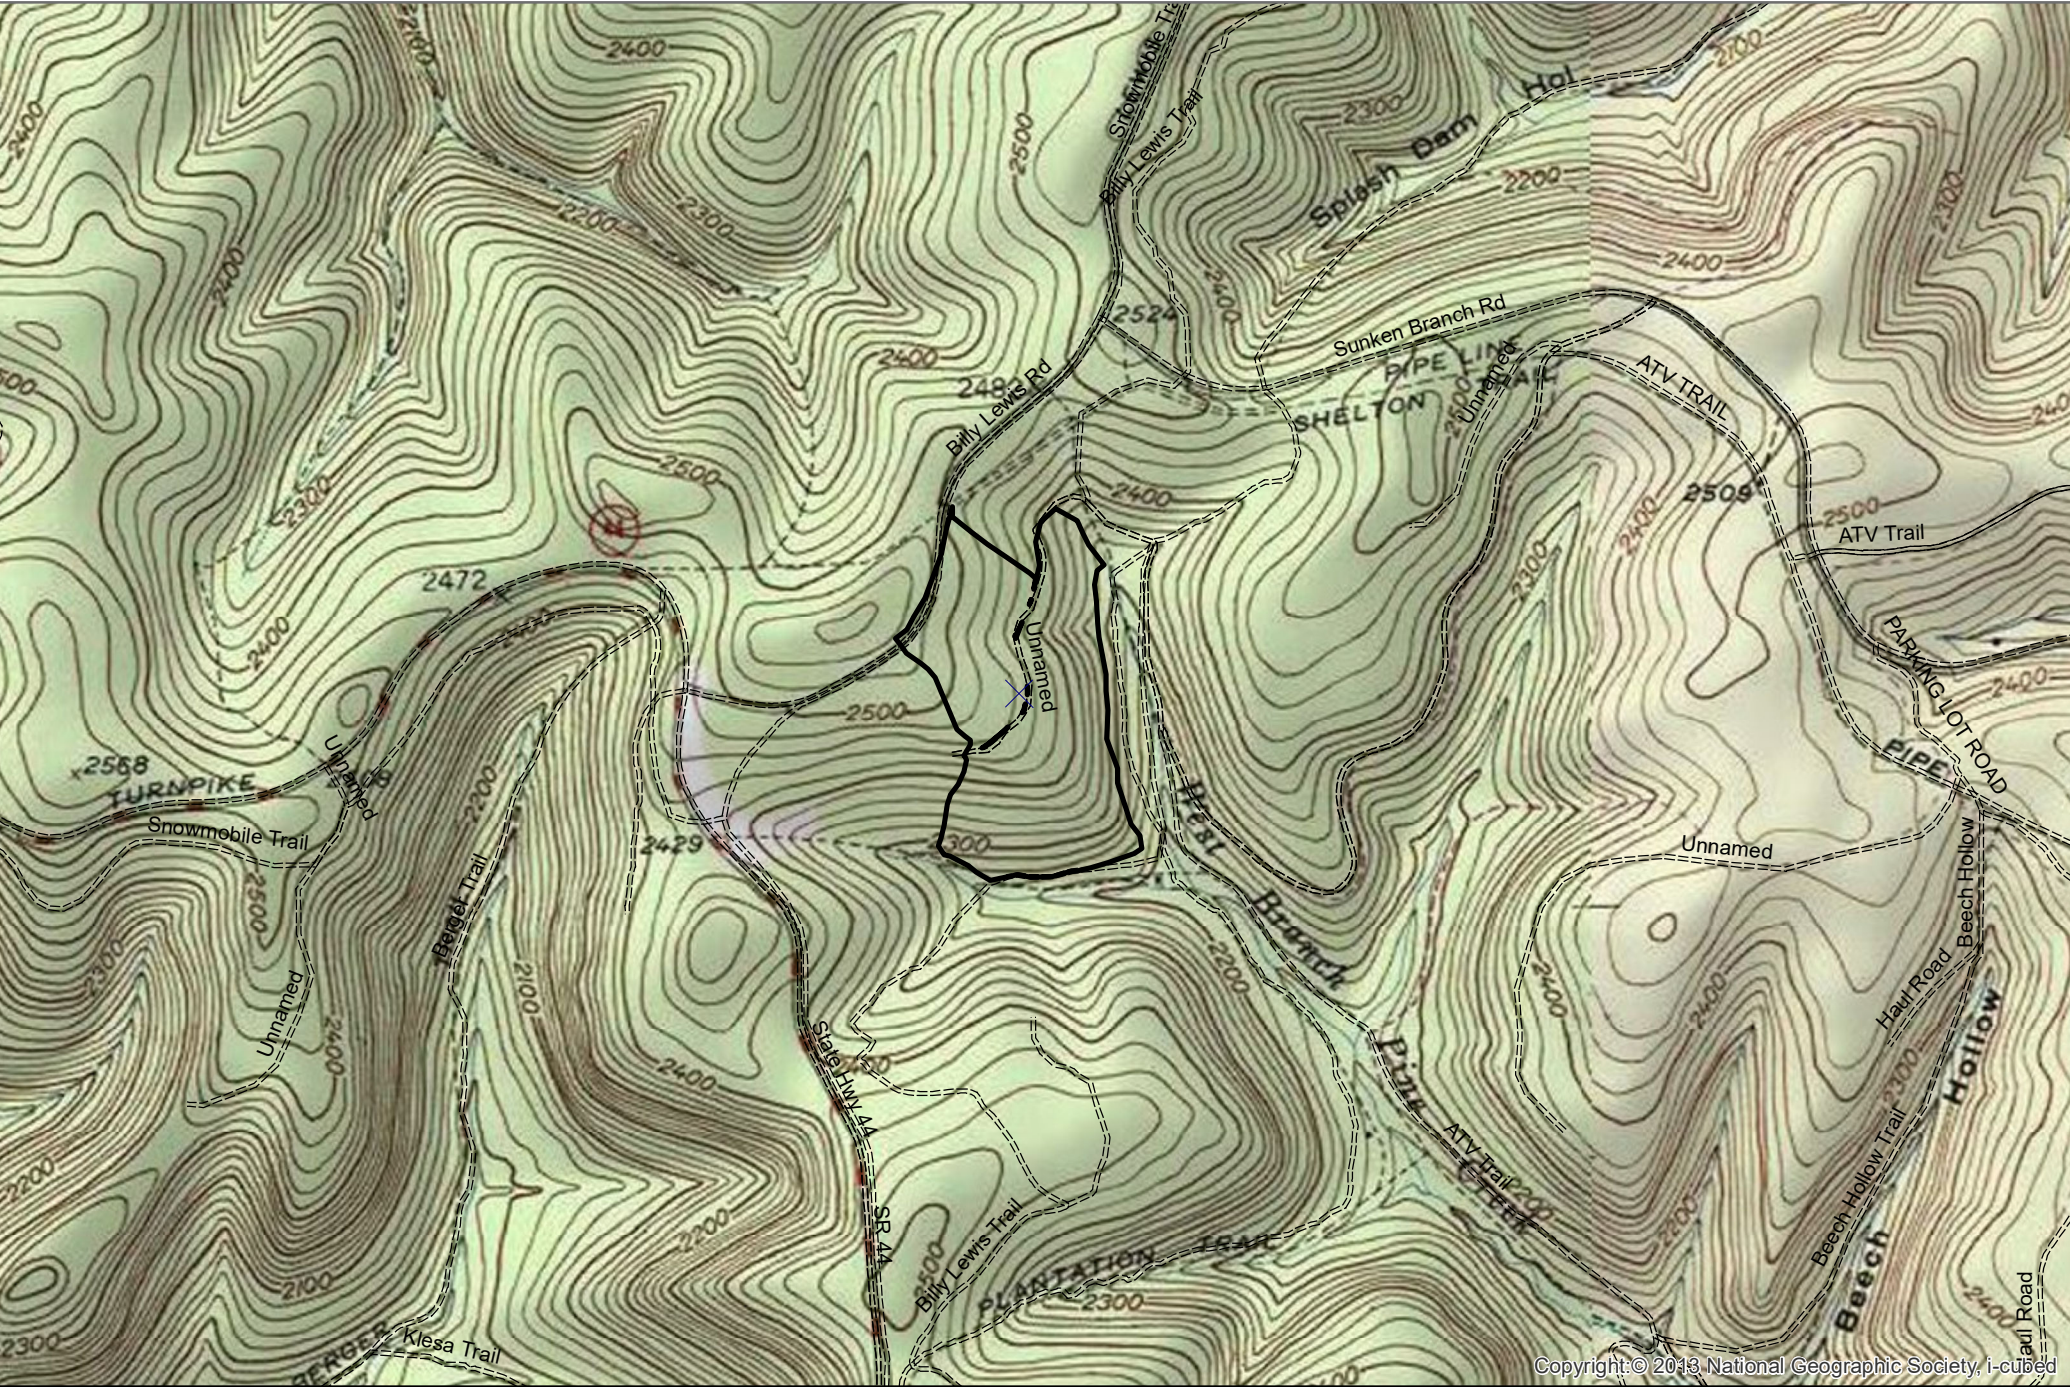

152029
Broadcast Herbicide-Steep
62 Acres
Summit Township, Potter County
Susquehannock State Forest

Map Date: August 25, 2020

Map Author: Marc Popchak

152039
Eric Monger
Potter County
Abbott Township
Cherry Springs/ Short Run Quad
72 acres
Oust Only Spring
1"=.25 mile

Jesse Monroe
October 13, 2020
Map Section: 12
Compartment: 133
Scale: 1 inch equals 0.25 miles

Broadcast Herbicide Treatment
Project Number 15-2052

109 ACRES

SUSQUEHANNOCK STATE FOREST

Sylvania Township, Potter County

Jesse Monroe
October 13, 2020
Map Section: 6
Compartment: 47
Scale: 1 inch equals 0.25 miles

Broadcast Herbicide Treatment
Project Number 15-2051

101 ACRES

SUSQUEHANNOCK STATE FOREST

Homer Township, Potter County