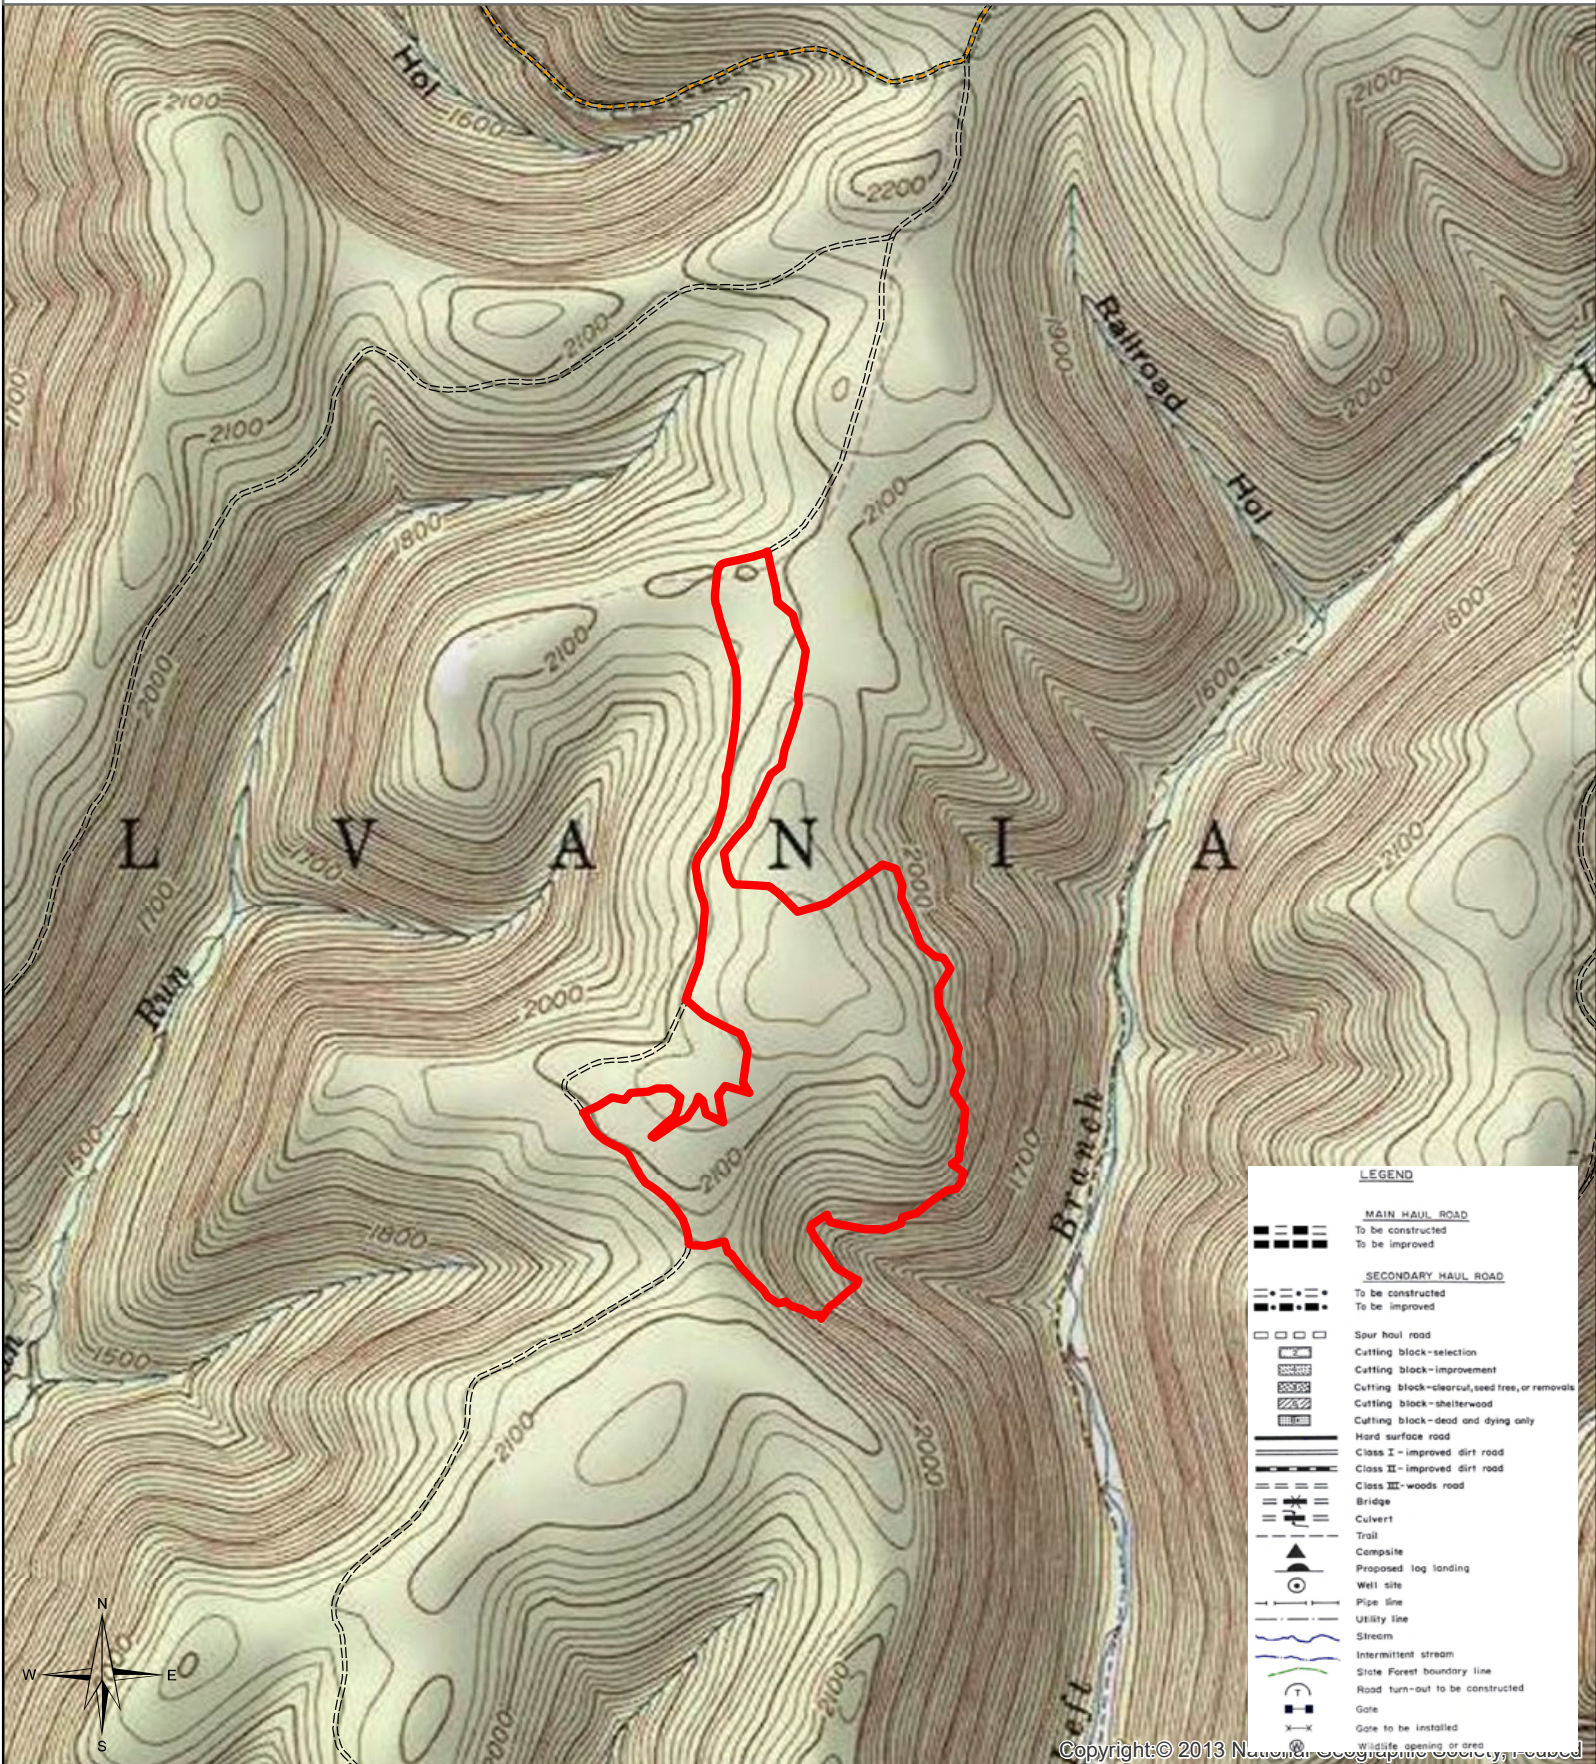

152029
Broadcast Herbicide-Steep
62 Acres
Summit Township, Potter County
Susquehannock State Forest

Map Date: August 25, 2020

Map Author: Marc Popchak

152039
Eric Monger
Potter County
Abbott Township
Cherry Springs/ Short Run Quad
72 acres
Oust Only Spring
1"=.25 mile

Jesse Monroe
October 13, 2020
Map Section: 12
Compartment: 133
Scale: 1 inch equals 0.25 miles

Broadcast Herbicide Treatment
Project Number 15-2052

109 ACRES

SUSQUEHANNOCK STATE FOREST

Sylvania Township, Potter County

Jesse Monroe
October 13, 2020
Map Section: 6
Compartment: 47
Scale: 1 inch equals 0.25 miles

Broadcast Herbicide Treatment
Project Number 15-2051

101 ACRES

SUSQUEHANNOCK STATE FOREST

Homer Township, Potter County