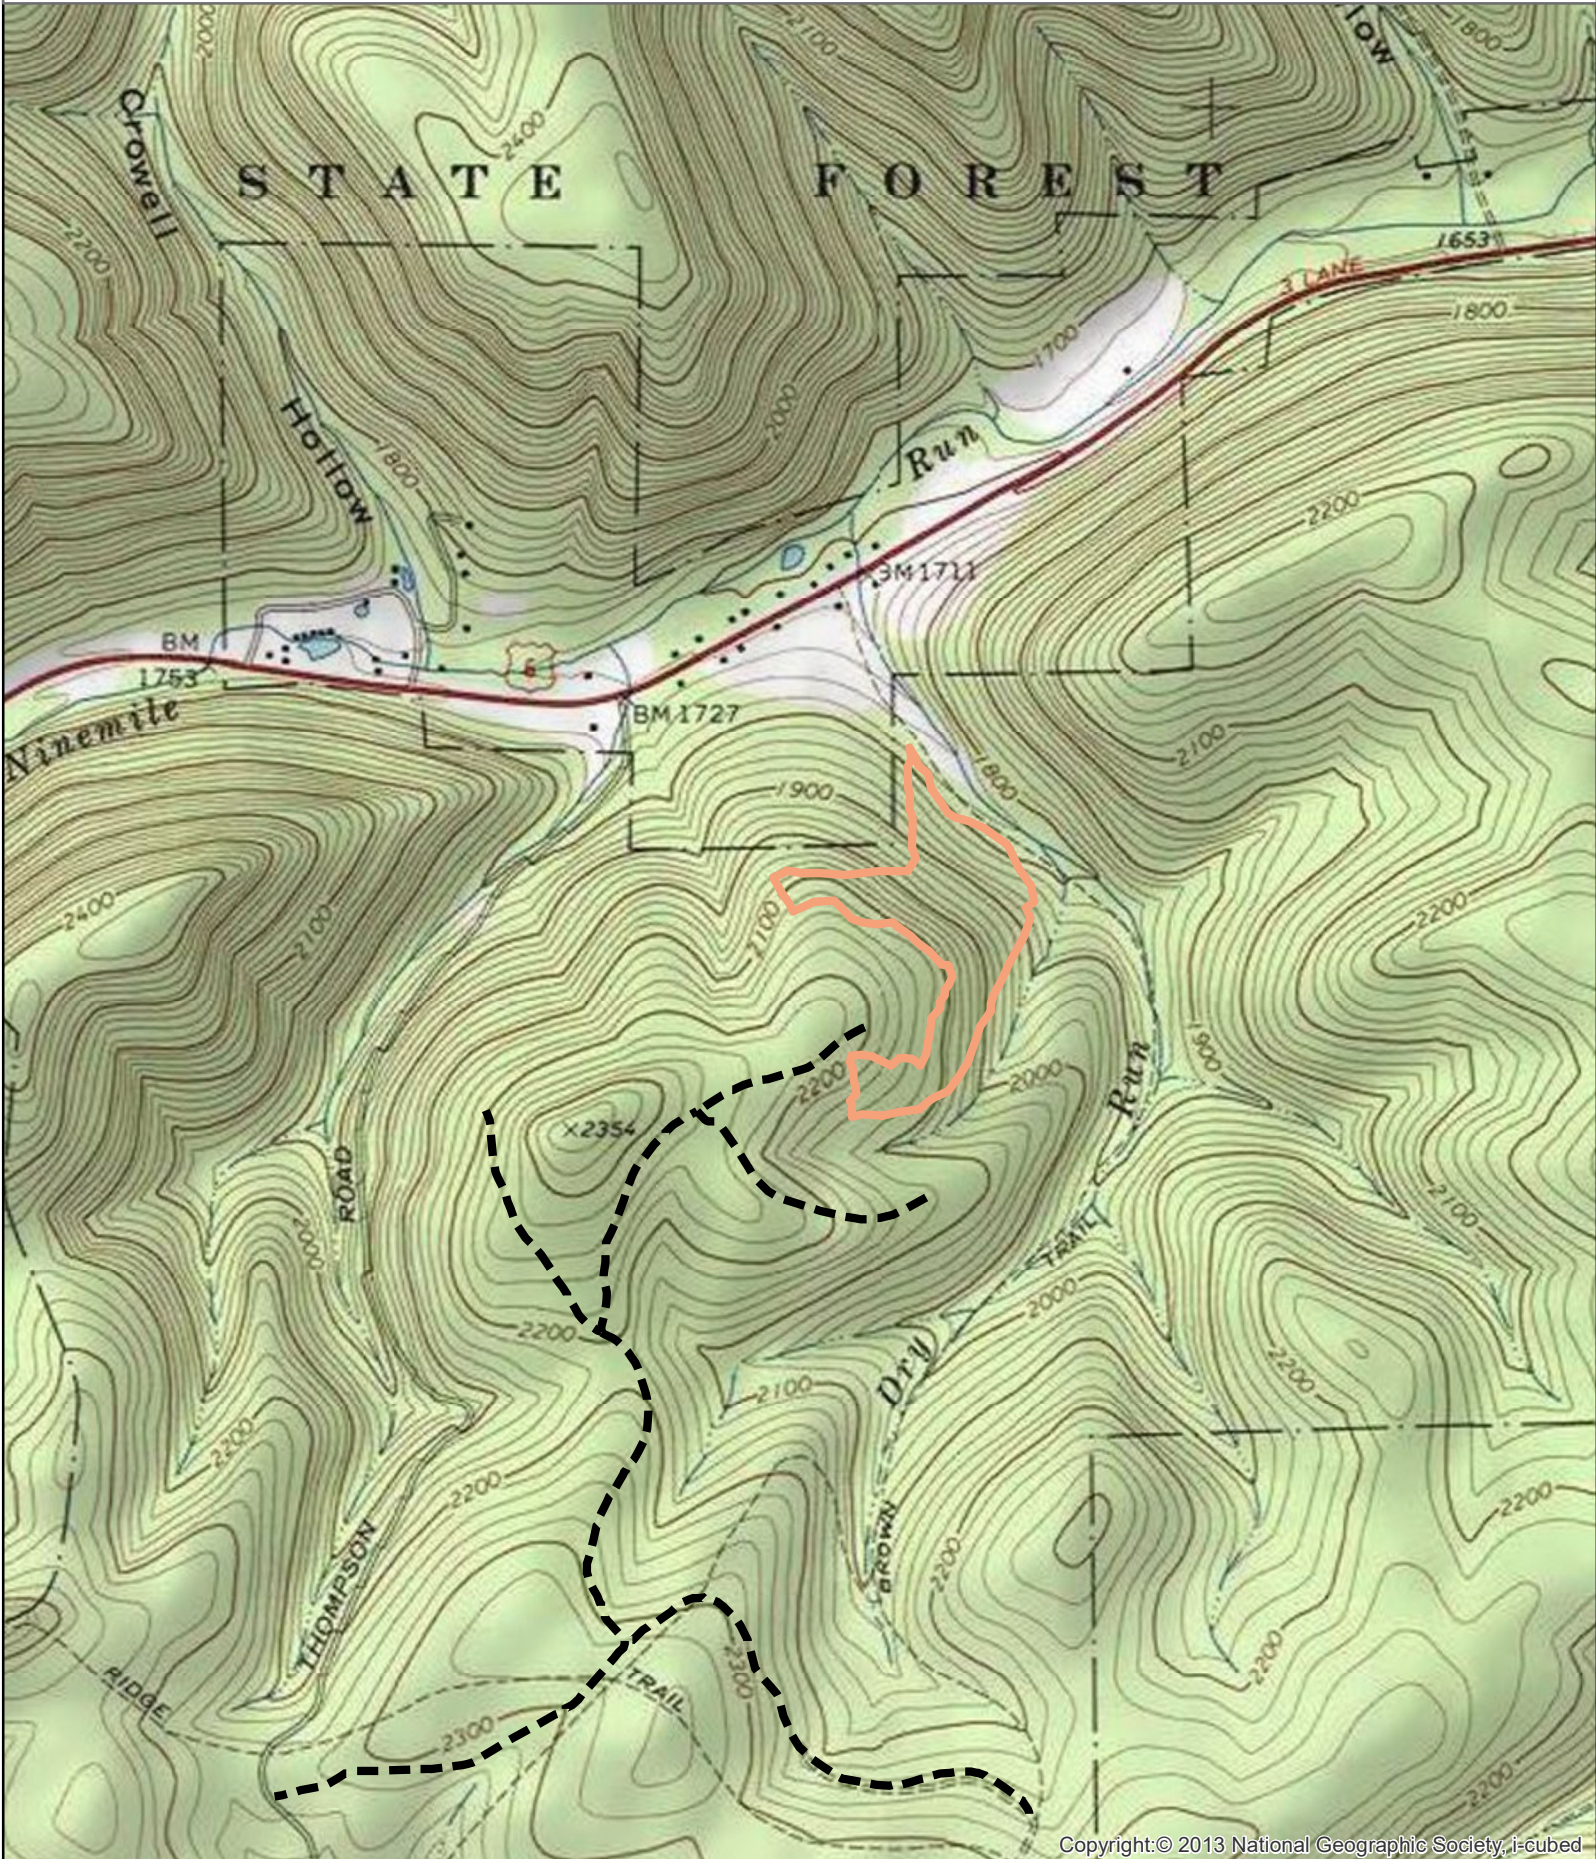

152029
Broadcast Herbicide-Steep
62 Acres
Summit Township, Potter County
Susquehannock State Forest

Map Date: August 25, 2020

Map Author: Marc Popchak

152039
Eric Monger
Potter County
Abbott Township
Cherry Springs/ Short Run Quad
72 acres
Oust Only Spring
1"=.25 mile

Jesse Monroe
October 13, 2020
Map Section: 12
Compartment: 133
Scale: 1 inch equals 0.25 miles

Broadcast Herbicide Treatment
Project Number 15-2052

109 ACRES

SUSQUEHANNOCK STATE FOREST

Sylvania Township, Potter County

Jesse Monroe
October 13, 2020
Map Section: 6
Compartment: 47
Scale: 1 inch equals 0.25 miles

Broadcast Herbicide Treatment
Project Number 15-2051

101 ACRES

SUSQUEHANNOCK STATE FOREST

Homer Township, Potter County