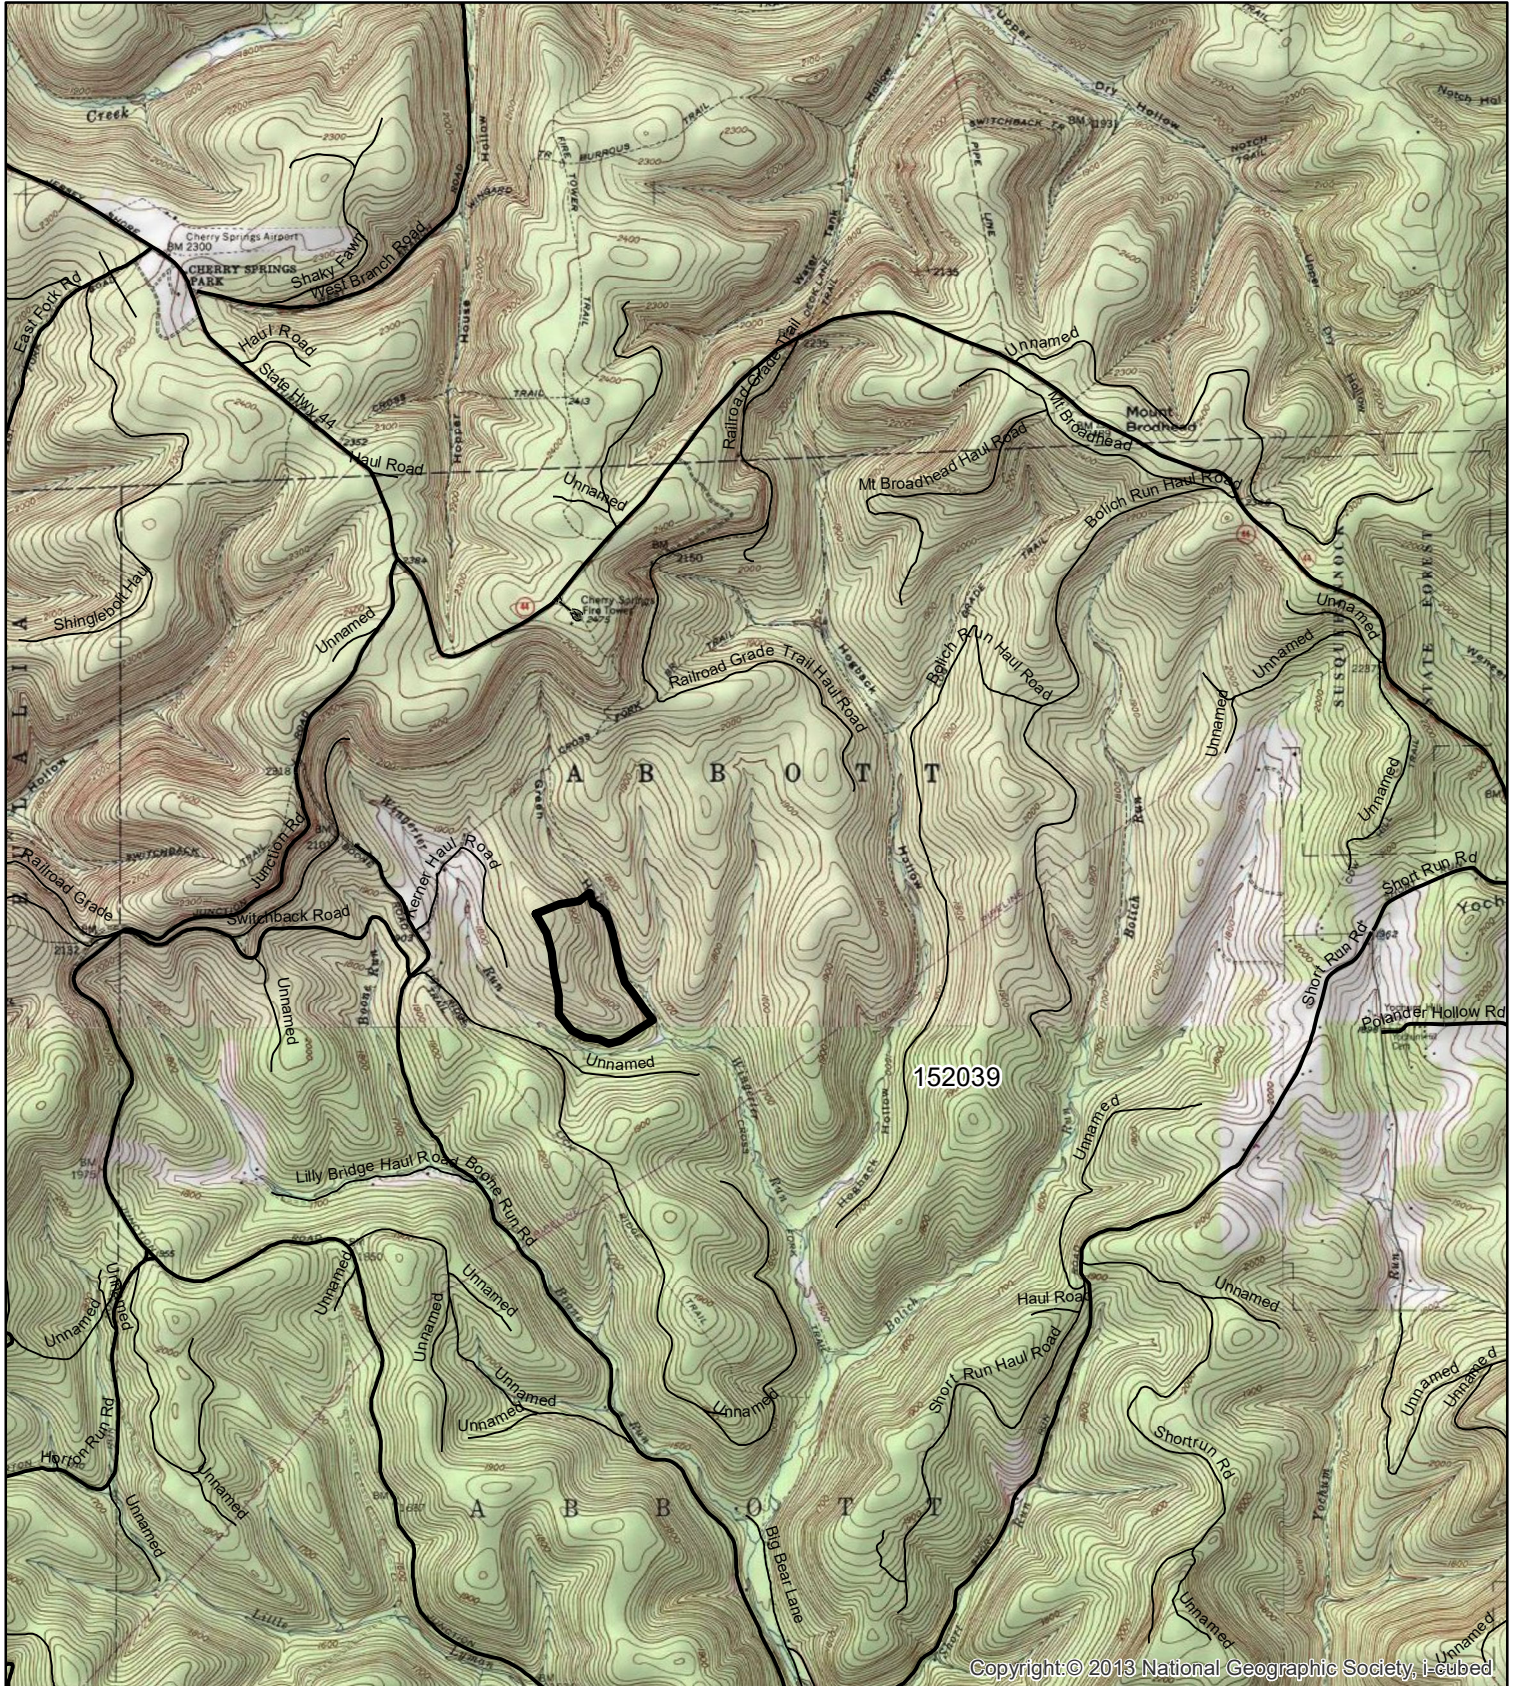

152029
Broadcast Herbicide-Steep
62 Acres
Summit Township, Potter County
Susquehannock State Forest

Map Date: August 25, 2020

Map Author: Marc Popchak

152039
Eric Monger
Potter County
Abbott Township
Cherry Springs/ Short Run Quad
72 acres
Oust Only Spring
1"=.25 mile

Jesse Monroe
October 13, 2020
Map Section: 12
Compartment: 133
Scale: 1 inch equals 0.25 miles

Broadcast Herbicide Treatment
Project Number 15-2052

109 ACRES

SUSQUEHANNOCK STATE FOREST

Sylvania Township, Potter County

Jesse Monroe
October 13, 2020
Map Section: 6
Compartment: 47
Scale: 1 inch equals 0.25 miles

Broadcast Herbicide Treatment
Project Number 15-2051

101 ACRES

SUSQUEHANNOCK STATE FOREST

Homer Township, Potter County